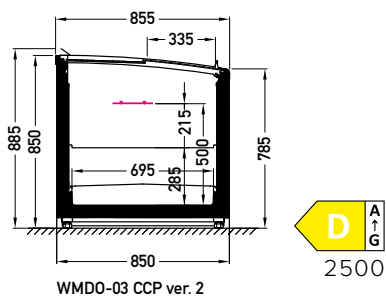

Dolomiti WMDO-03 CCP

STANDARD FEATURES

- working temperature: from -25°C to -21°C
- refrigerant: R290
- hot gas defrosting
- automatic evaporation of condensate
- electronic controller with temperature indicator
- exposition: side and bottom wire shelves, powder coated
- color of the front and base white (RAL 9003)
- flat front bumper; in module TG flat front and side bumper
- lighting: in the handrail, LEDit, CW-2
- integrated sidewalls

Dolomiti WMDO-03 2500 CCP

CCP — cover | single, curved | sliding (slide-up/push)

AVAILABLE MODULES

1850 2100 2500
1850G