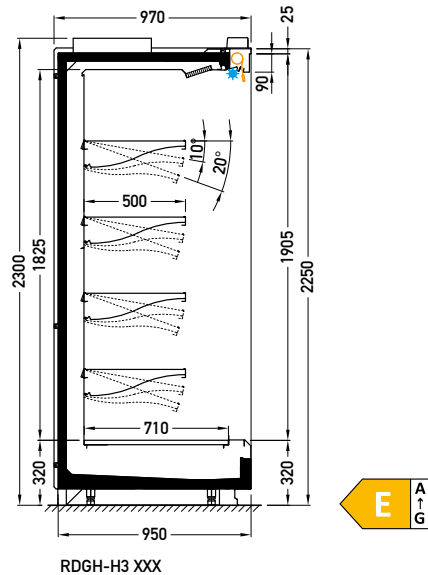

Available options:

- working temperature: from 0°C to 2°C
- natural defrosting
- mechanical expansion valve for HFC; for R744 units electronic expansion valve
- 2 x NTC temperature probe
- siphoned condensate drains
- exposition: zinc-plated steel, powder coated in white (RAL 9003)
- 4 rows of suspended shelves, on shelves and on air inlet price holders 39 mm
- **lighting: top, LEDit, colour NW-4**
- color of the base – black (RAL 9005)
- grey PVC bumper on the front of the unit
- without sidewalls (optionally)
- mechanical night blind for version XXX

Cross sections:

DVO – door | double, straight (High Vision) | hinged
XXX – no glazing

Available modules: 1250 1875 2150 2500 3750