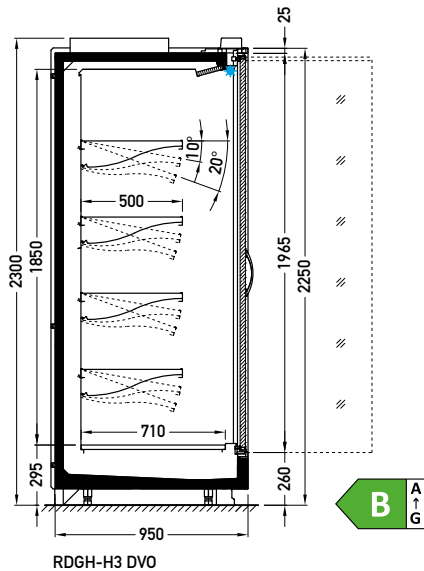

Available options:

- working temperature: from 0°C to 2°C
- natural defrosting
- mechanical expansion valve for HFC; for R744 units electronic expansion valve
- 2 x NTC temperature probe
- siphoned condensate drains
- exposition: zinc-plated steel, powder coated in white (RAL 9003)
- 4 rows of suspended shelves, on shelves and on air inlet price holders 39 mm
- **lighting: top, LEDit, colour NW-4**
- color of the base – black (RAL 9005)
- grey PVC bumper on the front of the unit
- without sidewalls (optionally)
- mechanical night blind for version XXX

Cross sections:

DVO – door | double, straight (High Vision) | hinged
XXX – no glazing

Available modules: 1250 1875 2150 2500 3750