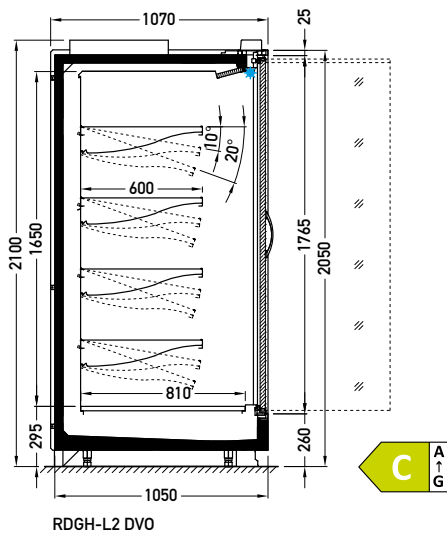

- working temperature: from 0°C to 2°C
- natural defrosting
- mechanical expansion valve for HFC; for R744 units electronic expansion valve
- 2 x NTC temperature probe
- siphoned condensate drains
- exposition: zinc-plated steel, powder coated in white (RAL 9003)
- 4 rows of suspended shelves, on shelves and on air inlet price holders 39 mm
- **lighting: top, LEDit, colour NW-4**
- color of the base – black (RAL 9005)
- grey PVC bumper on the front of the unit
- without sidewalls (optionally)
- mechanical night blind for version XXX

Gerlach 2.0 RDGH-L2 2500 DVO

Cross sections:

DVO – door | double, straight (High Vision) | hinged
XXX – no glazing

Available modules: 1250 1875 2150 2500 3750