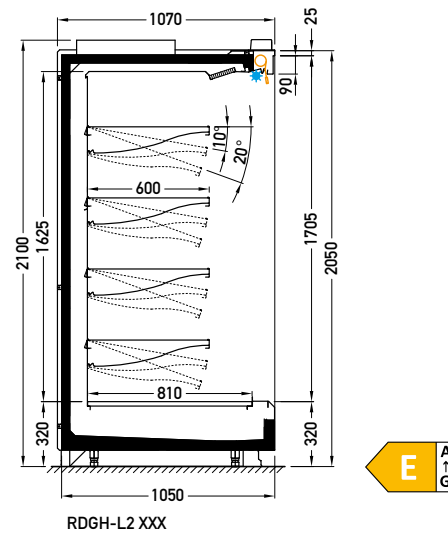

- working temperature: from 0°C to 2°C
- natural defrosting
- mechanical expansion valve for HFC; for R744 units electronic expansion valve
- 2 x NTC temperature probe
- siphoned condensate drains
- exposition: zinc-plated steel, powder coated in white (RAL 9003)
- 4 rows of suspended shelves, on shelves and on air inlet price holders 39 mm
- **lighting: top, LEDit, colour NW-4**
- color of the base – black (RAL 9005)
- grey PVC bumper on the front of the unit
- without sidewalls (optionally)
- mechanical night blind for version XXX

Gerlach 2.0 RDGH-L2 2500 DVO

Cross sections:

DVO – door | double, straight (High Vision) | hinged
XXX – no glazing

Available modules: 1250 1875 2150 2500 3750